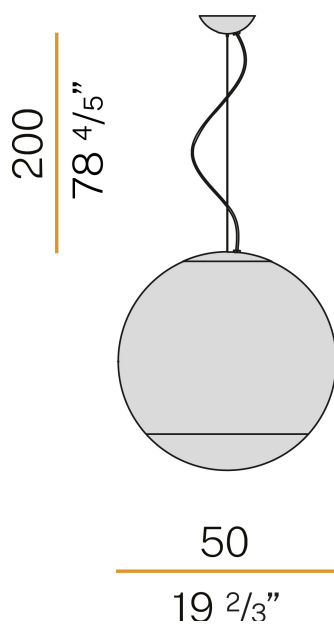

## Smoke

220-240V AC

L01540.050.0200

 titanium/smoky grey diffuser

### Data sheet

CODE	L01540.050.0200
SYSTEM POWER CONSUMPTION	max 116W
EFFICACY	11.47lm/W
LIGHT SOURCE	LED retrofit / halogen
LIGHT SOURCE KIT	* included
COMPATIBLE SOURCES	LED retrofit bulb 21W E27 2700K Ra80 2500lm * / max.116W E27
COLOUR TEMPERATURE	2700K Ra>80
LIGHT DISTRIBUTION	diffused
POWER SUPPLY	220-240V AC
FREQUENCY	50/60Hz
NOMINAL LUMINOUS FLUX	2500lm
LUMEN OUTPUT	1330lm
EFFICIENCY	53.2%
WEIGHT	7,00 Kg
PROTECTION DEGREE	IP20
PACKING DIMENSIONS (CM)	0,0 x 0,0 x 0,0

Suspension lighting fixture for interiors, with direct and indirect light emission. Pickled sheet metal structure in titanium polyacrylic paint. Diffuser in hand-crafted blown glass with white or smoke-grey shaded effect. 2m (78,7") long steel suspension cable. 2m (78,7") long power cable in transparent PVC. Power canopy with galvanized sheet metal ceiling bracket and pickled sheet metal covering in titanium polyacrylic paint.

### Polar diagram